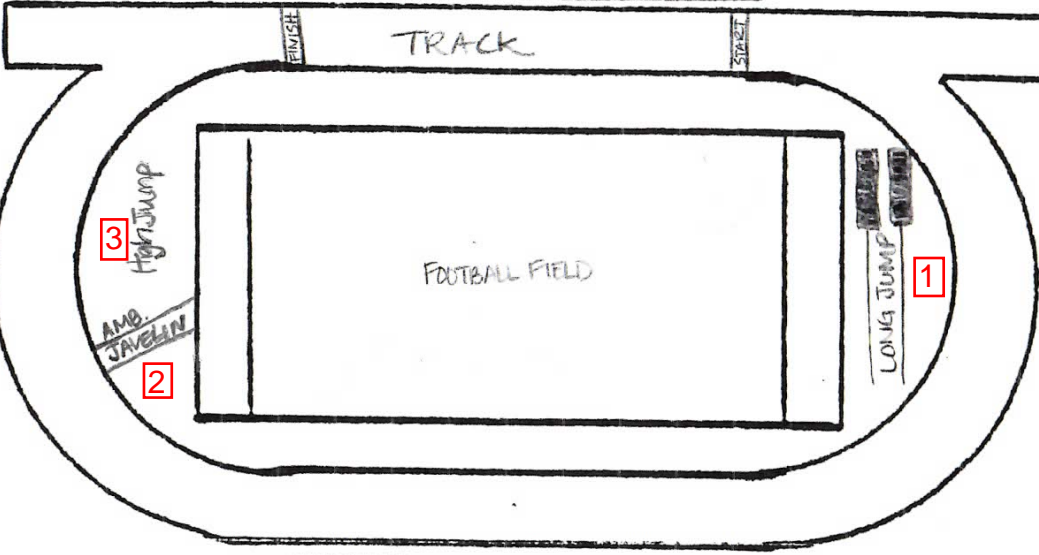

RED MOUNTAIN
HIGH SCHOOL
TRACK / FIELD

FIELD VENUE MAP

Information
Booth

Posted Results

Implement
Weigh-in

PARKING LOT

Track and Field
Officials Meeting

ENTRANCE

Anti-Doping

Vendors

Restrooms

INFO BOOTH

TRACK

SOUTH

Restrooms

WEST